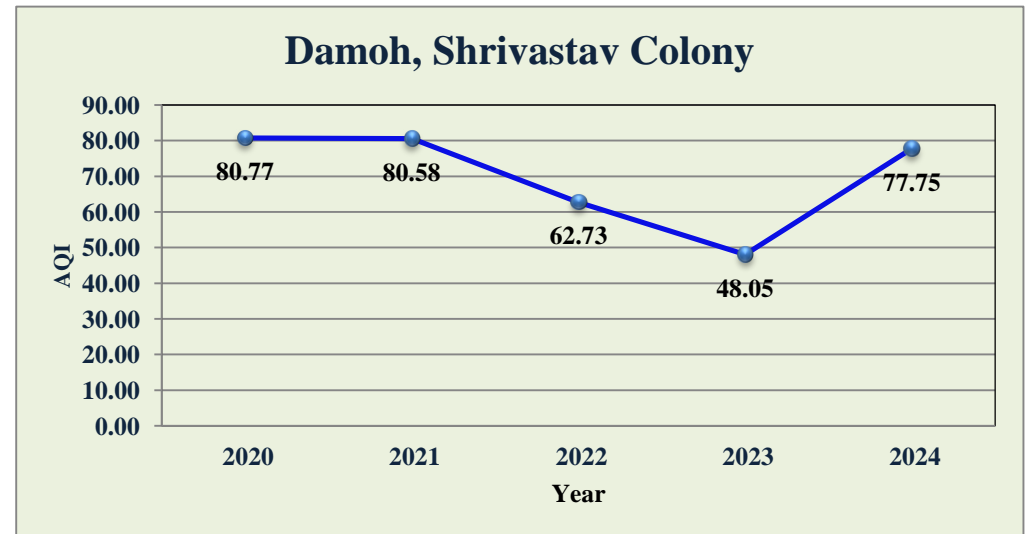

Pithampur, Sector-2 Industrial Area

Satna, Bandhavgar Colony

Bhopal, T T Nagar

■ 0-50 (Good) ■ 51-100 (Satisfactory) ■ 101-200 (Moderate) ■ 201-300 (Poor) ■ 301-400 (Very Poor) ■ 400< (Severe)

AQI Trend in Cities in Madhya Pradesh