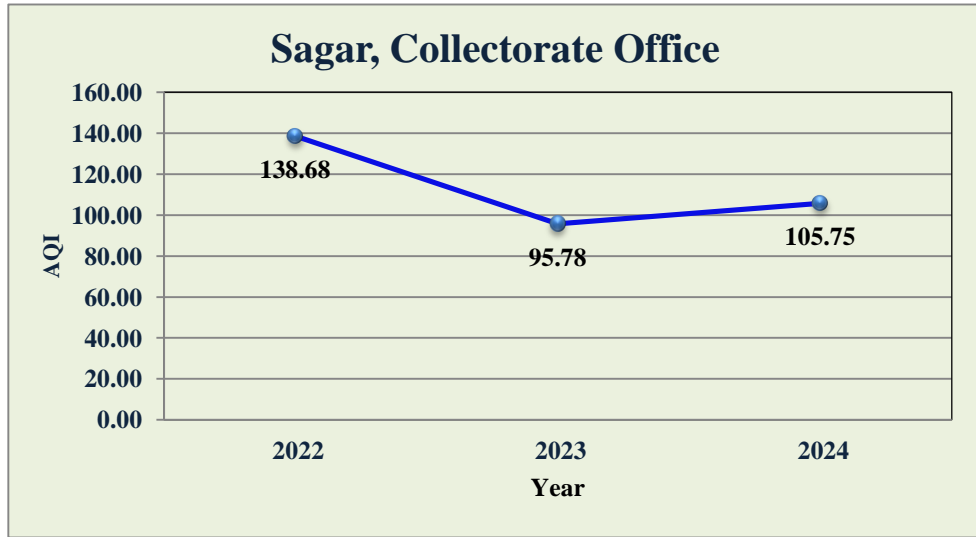

AQI Trend in Cities in Madhya Pradesh

■ 0-50 (Good) ■ 51-100 (Satisfactory) ■ 101-200 (Moderate) ■ 201-300 (Poor) ■ 301-400 (Very Poor) ■ 400< (Severe)