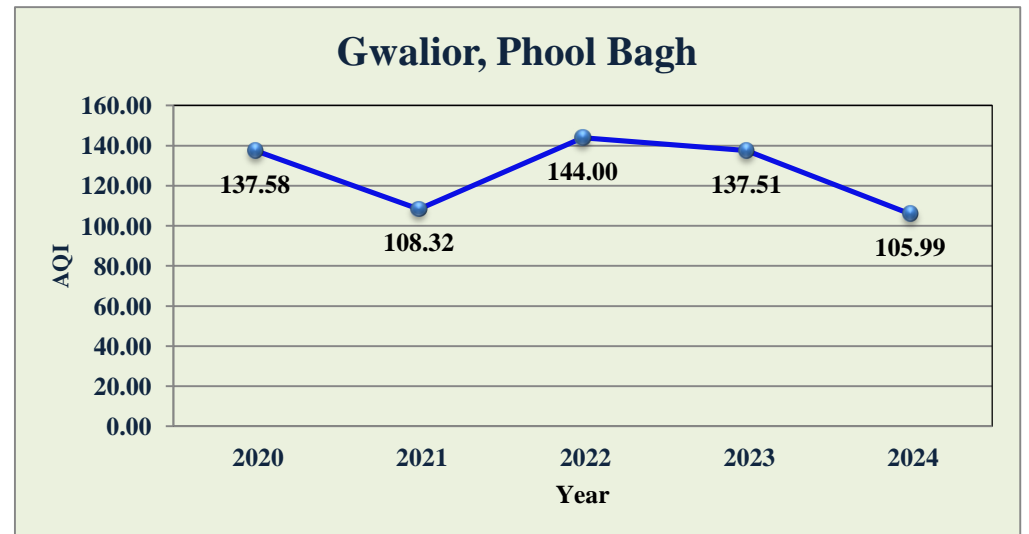

AQI Trend in Cities in Madhya Pradesh

0-50 (Good) 51-100 (Satisfactory) 101-200 (Moderate) 201-300 (Poor) 301-400 (Very Poor) 400< (Severe)