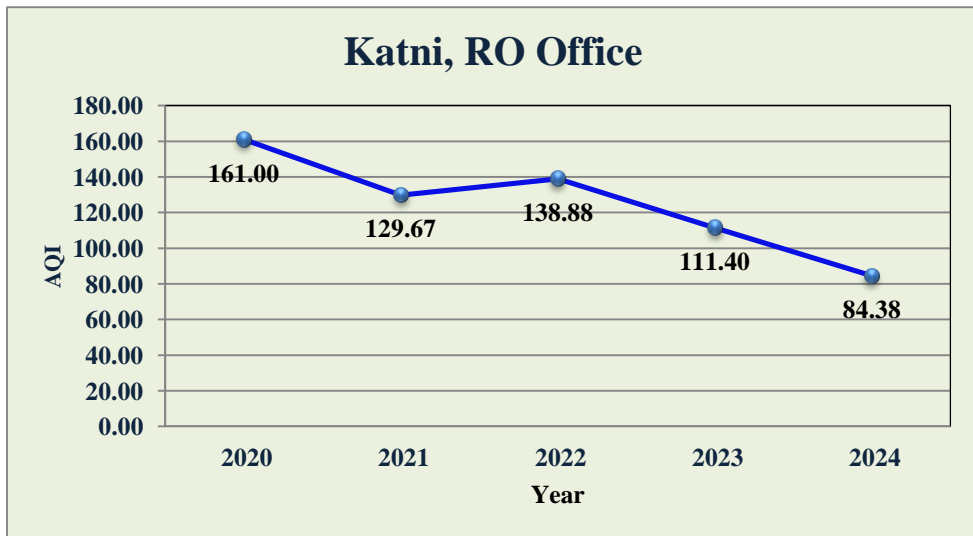

AQI Trend in Cities in Madhya Pradesh

■ 0-50 (Good) ■ 51-100 (Satisfactory) ■ 101-200 (Moderate) ■ 201-300 (Poor) ■ 301-400 (Very Poor) ■ 400< (Severe)