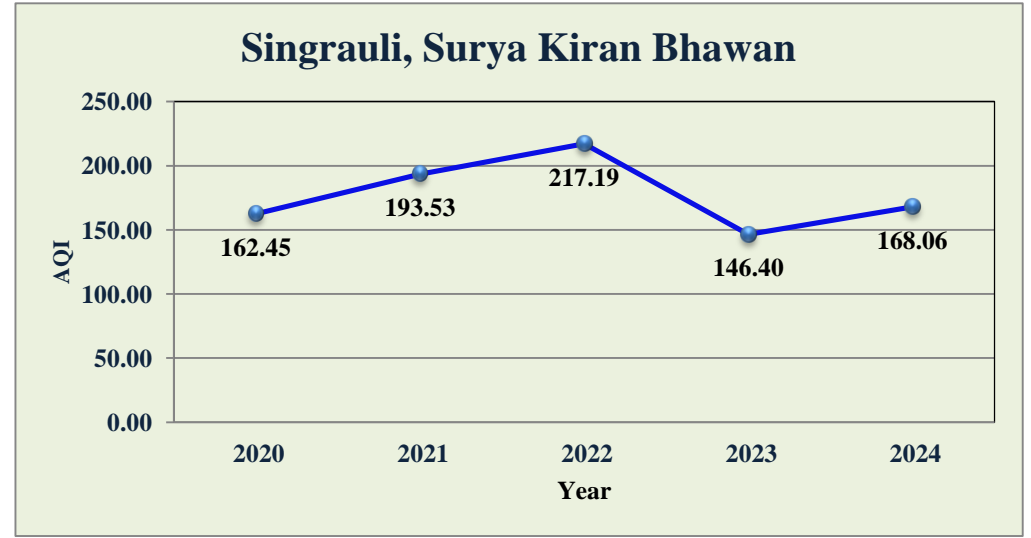

AQI Trend in Cities in Madhya Pradesh

■ 0-50 (Good) ■ 51-100 (Satisfactory) ■ 101-200 (Moderate) ■ 201-300 (Poor) ■ 301-400 (Very Poor) ■ 400< (Severe)

AQI Trend in Cities in Madhya Pradesh

Mandideep, Sector-D Industrial Area