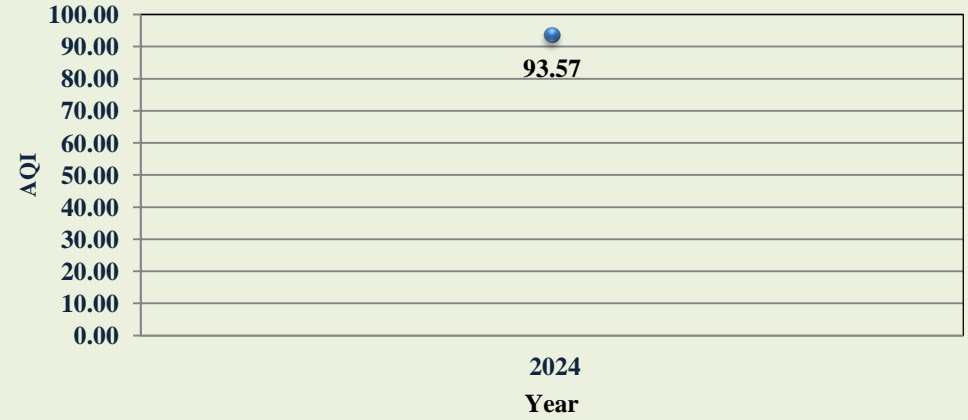

Jabalpur, Gupteshwar