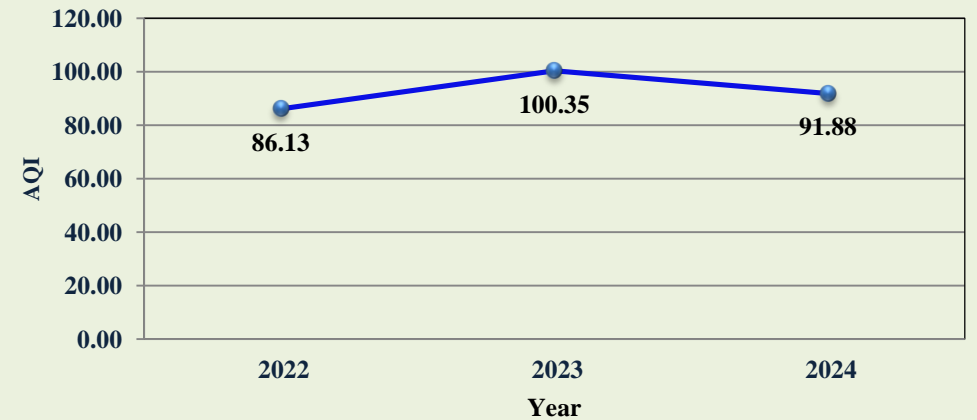

Narsinghpur, District Education office