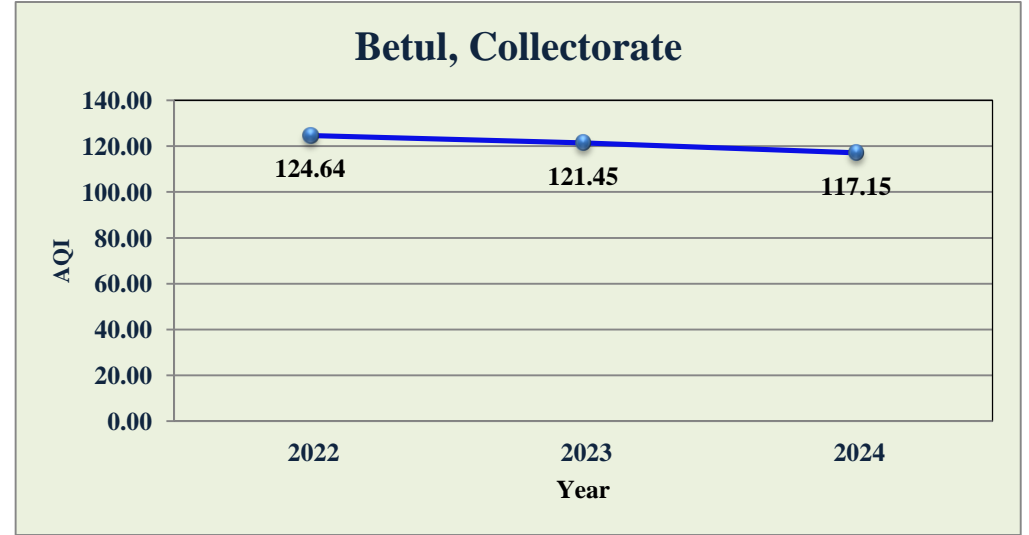

AQI Trend in Cities in Madhya Pradesh

■ 0-50 (Good) ■ 51-100 (Satisfactory) ■ 101-200(Moderate) ■ 201-300 (Poor) ■ 301-400 (Very Poor) ■ 400< (Severe)