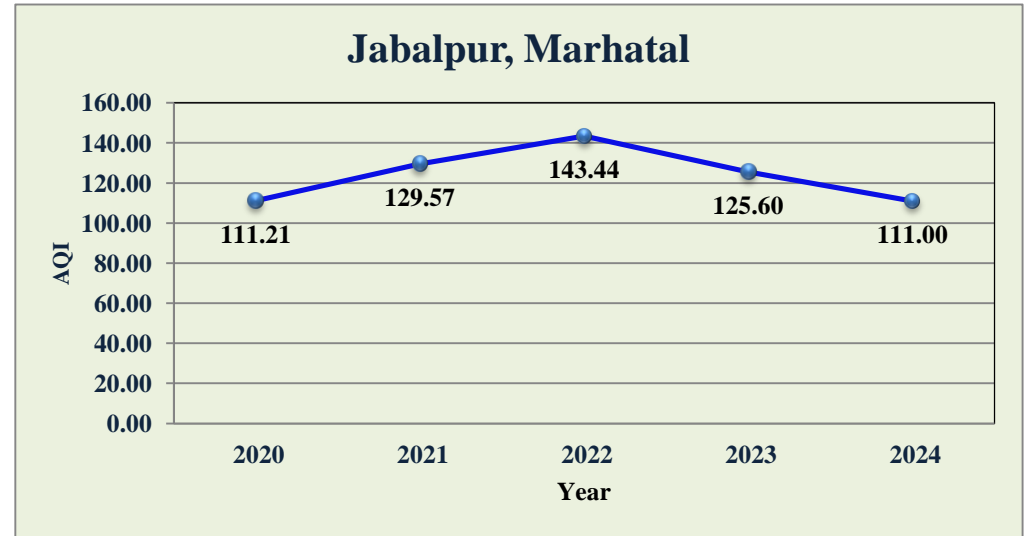

AQI Trend in Cities in Madhya Pradesh

■ 0-50 (Good) ■ 51-100 (Satisfactory) ■ 101-200 (Moderate) ■ 201-300 (Poor) ■ 301-400 (Very Poor) ■ 400< (Severe)