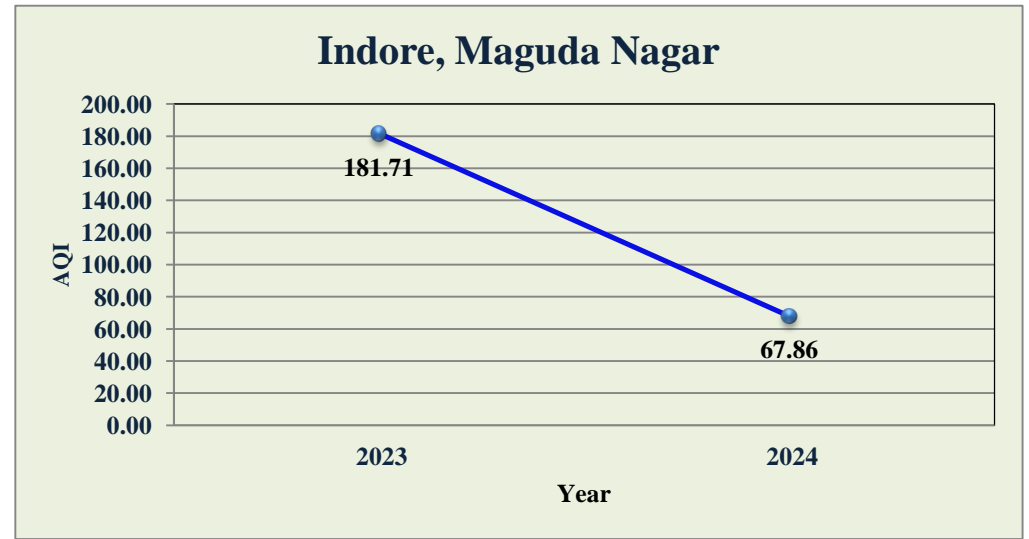

AQI Trend in Cities in Madhya Pradesh

■ 0-50 (Good) ■ 51-100 (Satisfactory) ■ 101-200 (Moderate) ■ 201-300 (Poor) ■ 301-400 (Very Poor) ■ 400< (Severe)