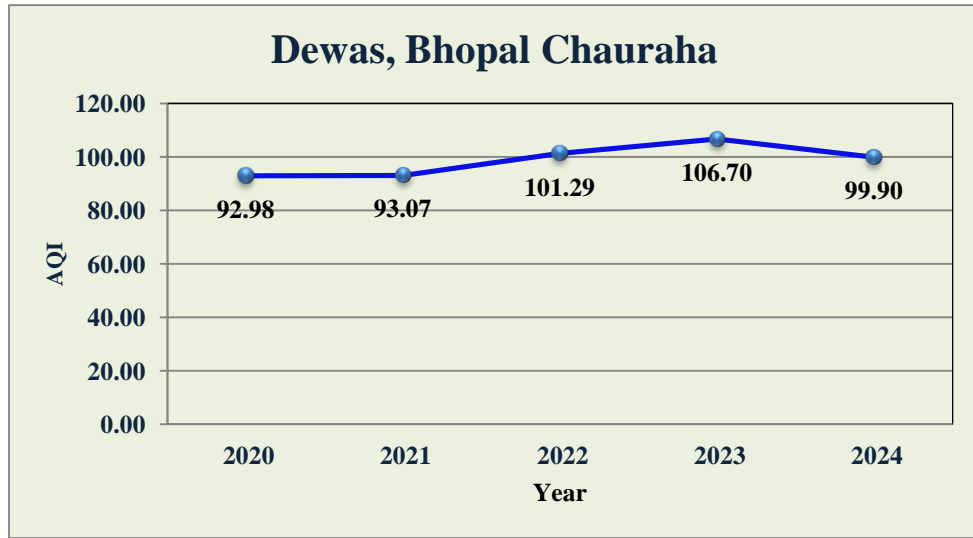

AQI Trend in Cities in Madhya Pradesh

■ 0-50 (Good) ■ 51-100 (Satisfactory) ■ 101-200 (Moderate) ■ 201-300 (Poor) ■ 301-400 (Very Poor) ■ 400< (Severe)

AQI Trend in Cities in Madhya Pradesh

Mandideep, Sector-D Industrial Area