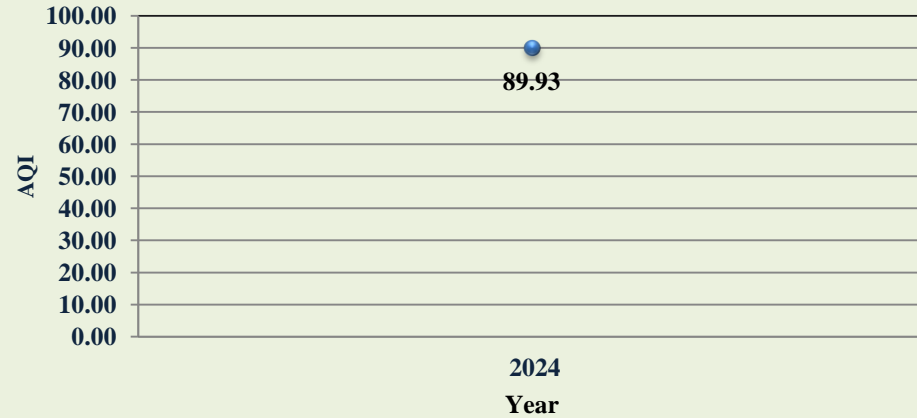

AQI Trend in Cities in Madhya Pradesh

Jabalpur, Govindh Bhavan Colony

Jabalpur, Gupteshwar

Jabalpur, Suhagi

■ 0-50 (Good) ■ 51-100 (Satisfactory) ■ 101-200 (Moderate) ■ 201-300 (Poor) ■ 301-400 (Very Poor) ■ 400< (Severe)