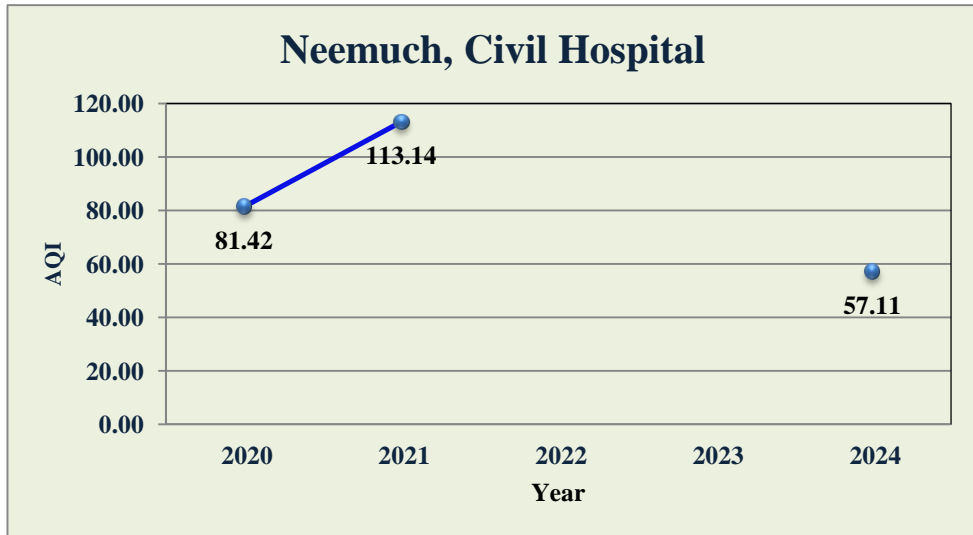

AQI Trend in Cities in Madhya Pradesh

■ 0-50 (Good) ■ 51-100 (Satisfactory) ■ 101-200 (Moderate) ■ 201-300 (Poor) ■ 301-400 (Very Poor) ■ 400< (Severe)