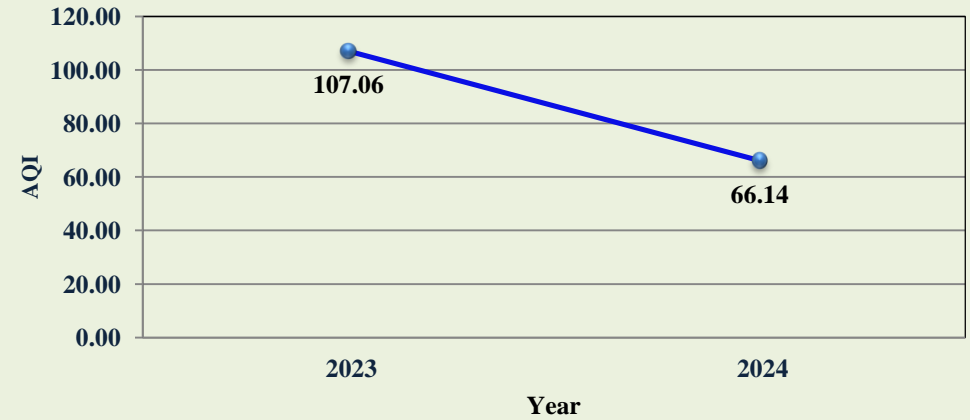

Indore, Residency Area