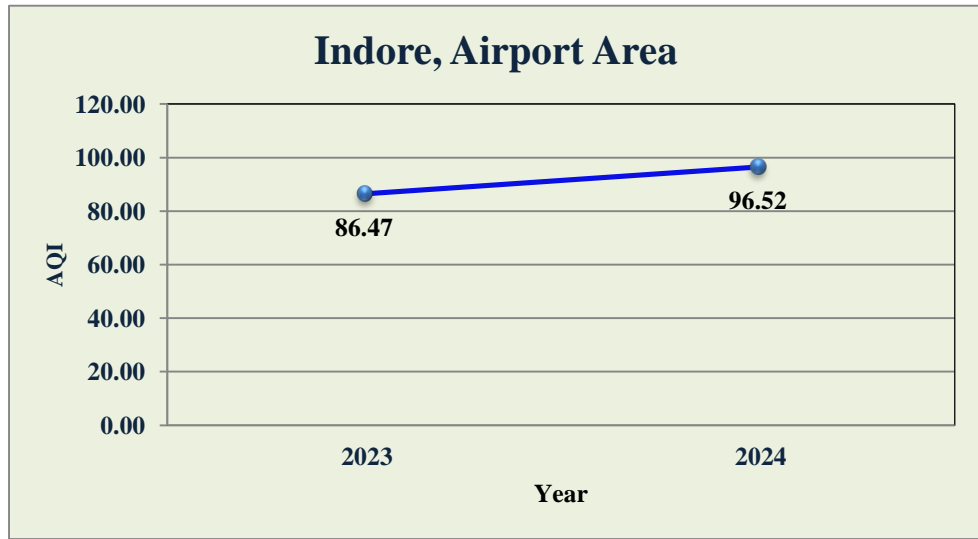

AQI Trend in Cities in Madhya Pradesh

■ 0-50 (Good) ■ 51-100 (Satisfactory) ■ 101-200 (Moderate) ■ 201-300 (Poor) ■ 301-400 (Very Poor) ■ 400< (Severe)