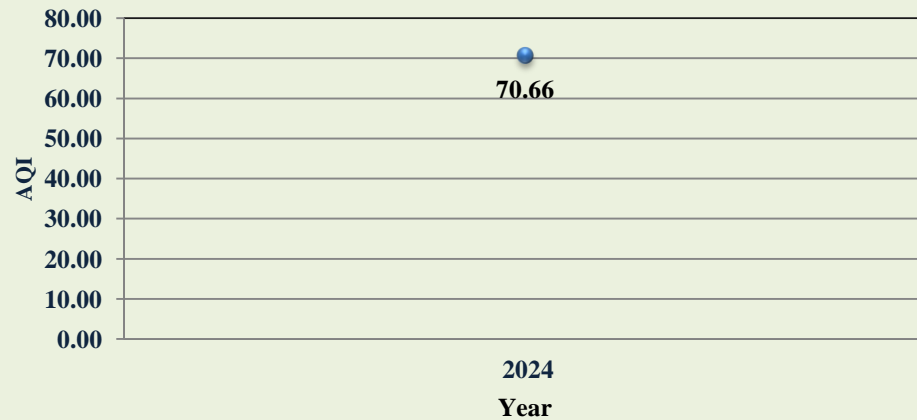

AQI Trend in Cities in Madhya Pradesh

Indore, Regional Park N Nigam

Indore, Residency Area

Panna, Collectorate

Indore, Pologround

■ 0-50 (Good) ■ 51-100 (Satisfactory) ■ 101-200 (Moderate) ■ 201-300 (Poor) ■ 301-400 (Very Poor) ■ 400< (Severe)