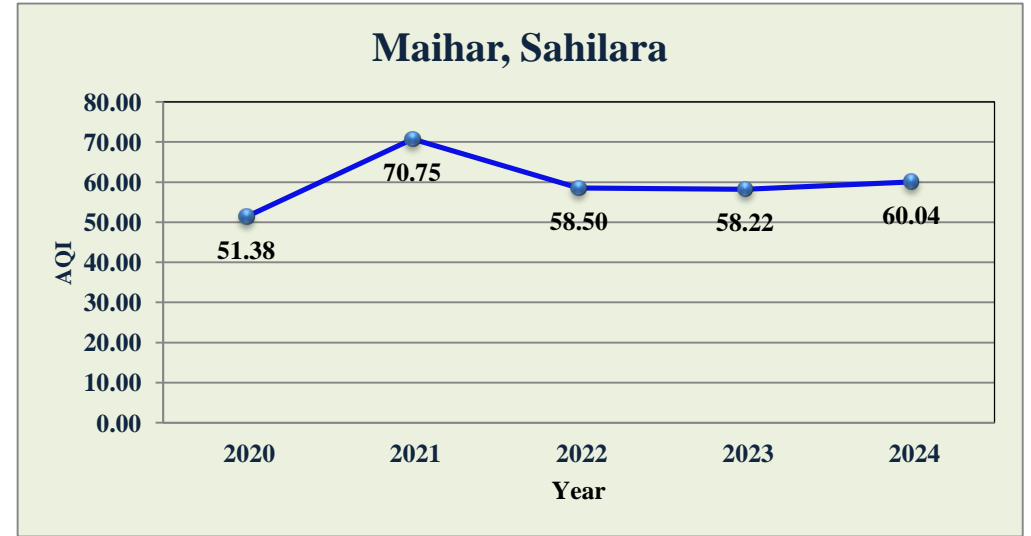

AQI Trend in Cities in Madhya Pradesh

■ 0-50 (Good) ■ 51-100 (Satisfactory) ■ 101-200 (Moderate) ■ 201-300 (Poor) ■ 301-400 (Very Poor) ■ 400< (Severe)

AQI Trend in Cities in Madhya Pradesh

Mandideep, Sector-D Industrial Area