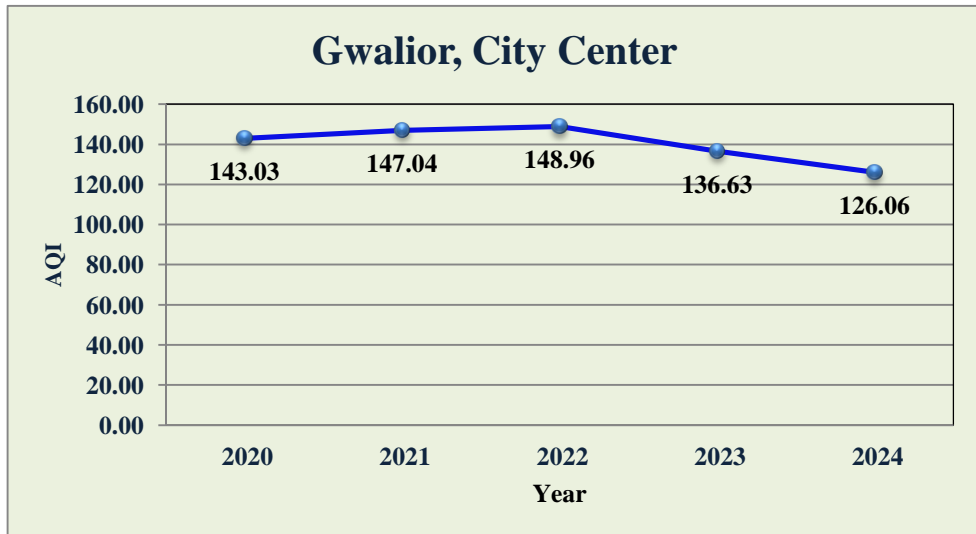

AQI Trend in Cities in Madhya Pradesh

0-50 (Good) 51-100 (Satisfactory) 101-200 (Moderate) 201-300 (Poor) 301-400 (Very Poor) 400< (Severe)