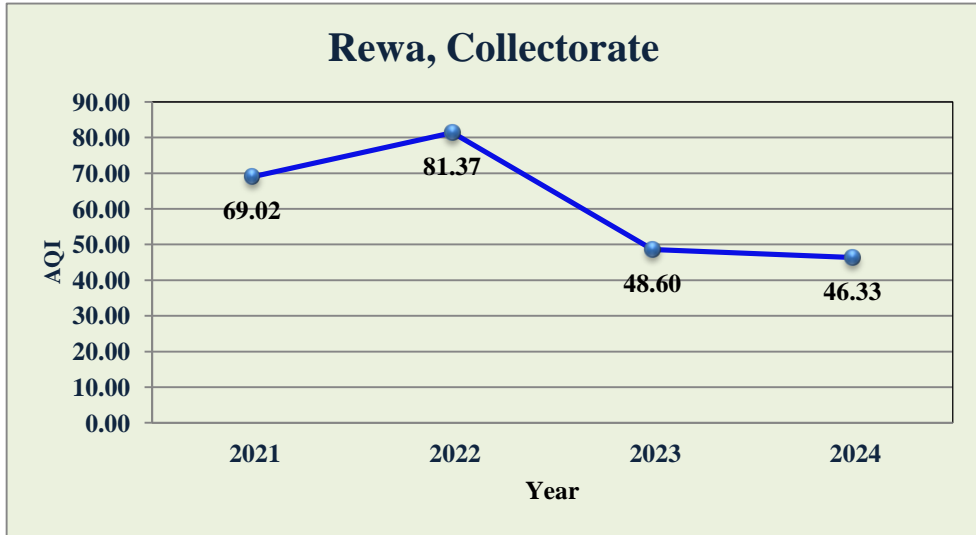

AQI Trend in Cities in Madhya Pradesh

■ 0-50 (Good) ■ 51-100 (Satisfactory) ■ 101-200(Moderate) ■ 201-300 (Poor) ■ 301-400 (Very Poor) ■ 400< (Severe)