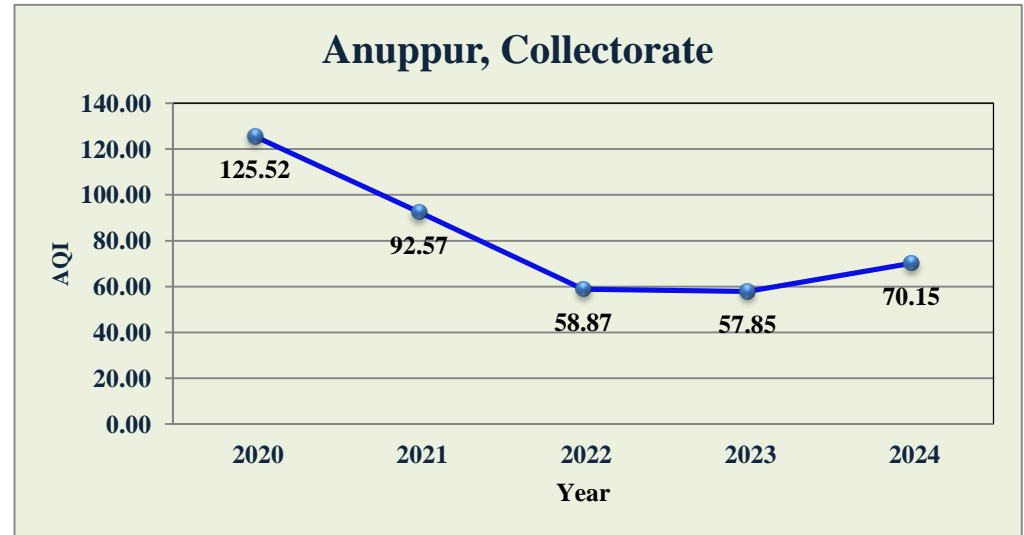

AQI Trend in Cities in Madhya Pradesh

■ 0-50 (Good) ■ 51-100 (Satisfactory) ■ 101-200 (Moderate) ■ 201-300 (Poor) ■ 301-400 (Very Poor) ■ 400< (Severe)