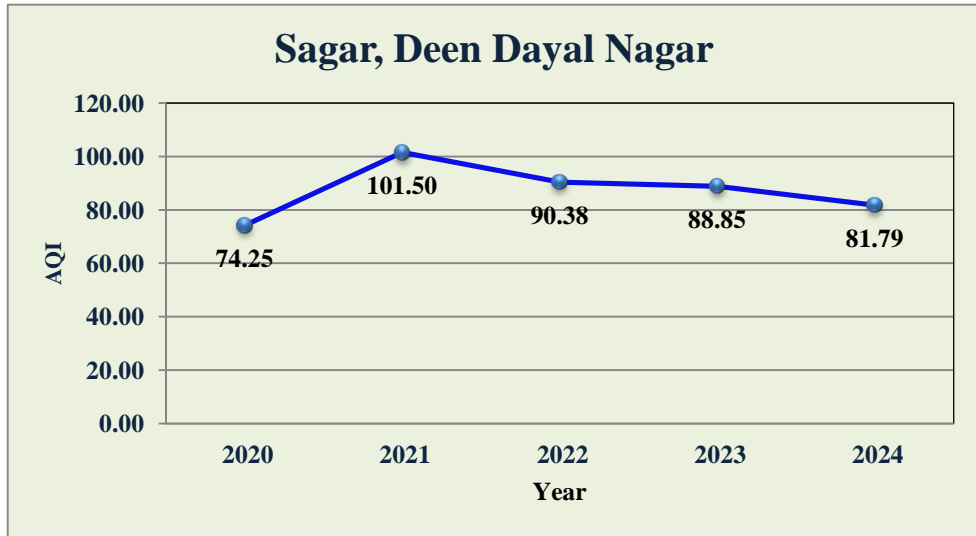

AQI Trend in Cities in Madhya Pradesh

0-50 (Good) 51-100 (Satisfactory) 101-200 (Moderate) 201-300 (Poor) 301-400 (Very Poor) 400< (Severe)