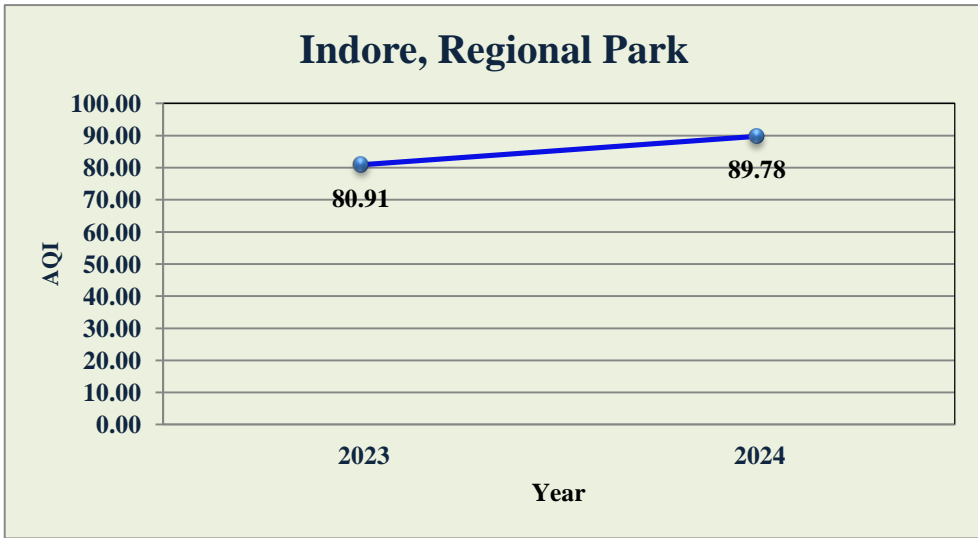

AQI Trend in Cities in Madhya Pradesh

■ 0-50 (Good) ■ 51-100 (Satisfactory) ■ 101-200 (Moderate) ■ 201-300 (Poor) ■ 301-400 (Very Poor) ■ 400< (Severe)