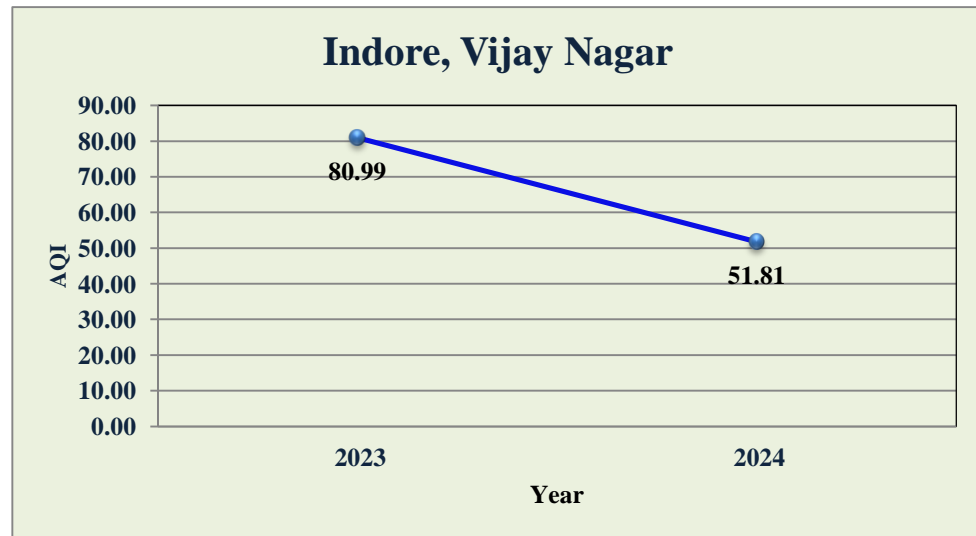

AQI Trend in Cities in Madhya Pradesh

■ 0-50 (Good) ■ 51-100 (Satisfactory) ■ 101-200 (Moderate) ■ 201-300 (Poor) ■ 301-400 (Very Poor) ■ 400< (Severe)