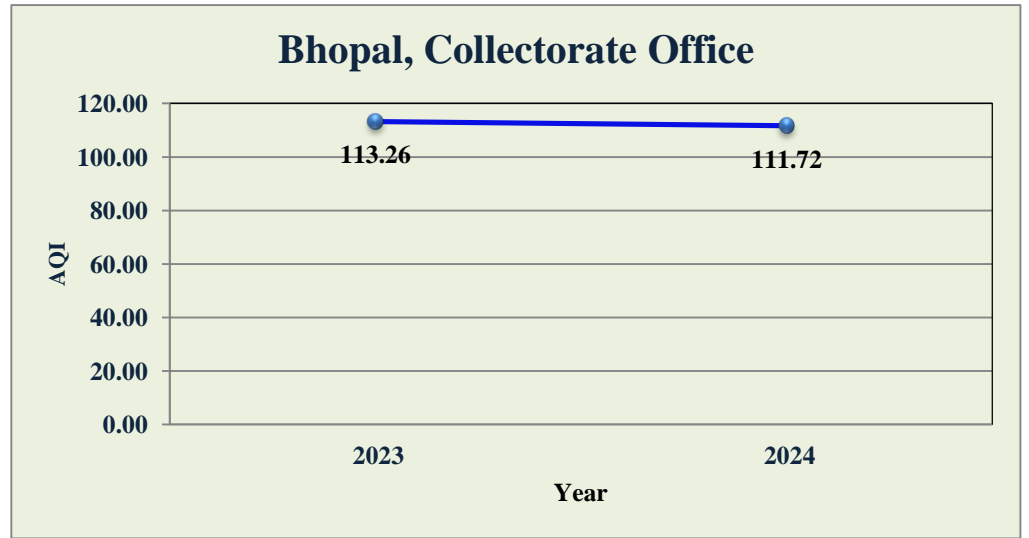

AQI Trend in Cities in Madhya Pradesh

■ 0-50 (Good) ■ 51-100 (Satisfactory) ■ 101-200 (Moderate) ■ 201-300 (Poor) ■ 301-400 (Very Poor) ■ 400< (Severe)