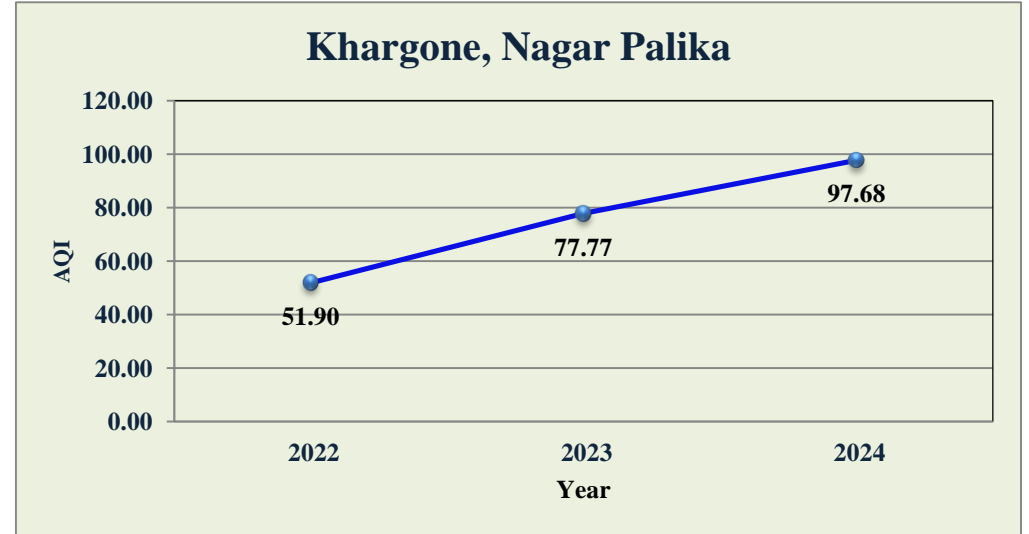

AQI Trend in Cities in Madhya Pradesh

■ 0-50 (Good) ■ 51-100 (Satisfactory) ■ 101-200(Moderate) ■ 201-300 (Poor) ■ 301-400 (Very Poor) ■ 400< (Severe)