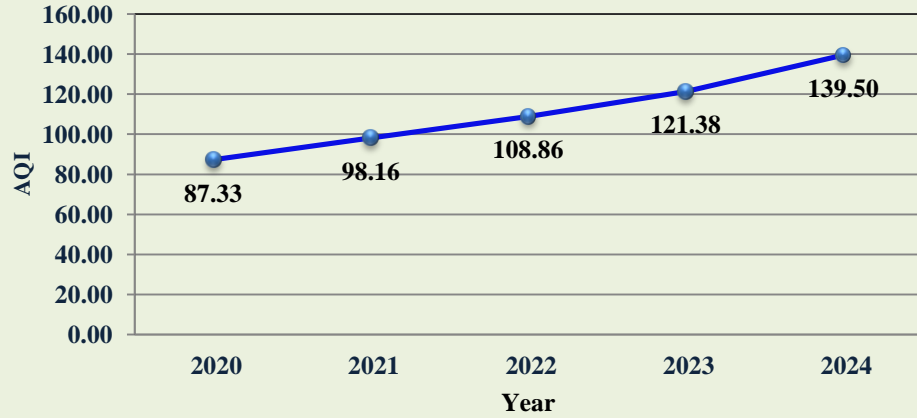

AQI Trend in Cities in Madhya Pradesh

■ 0-50 (Good) ■ 51-100 (Satisfactory) ■ 101-200 (Moderate) ■ 201-300 (Poor) ■ 301-400 (Very Poor) ■ 400< (Severe)

AQI Trend in Cities in Madhya Pradesh

Mandideep, Sector-D Industrial Area