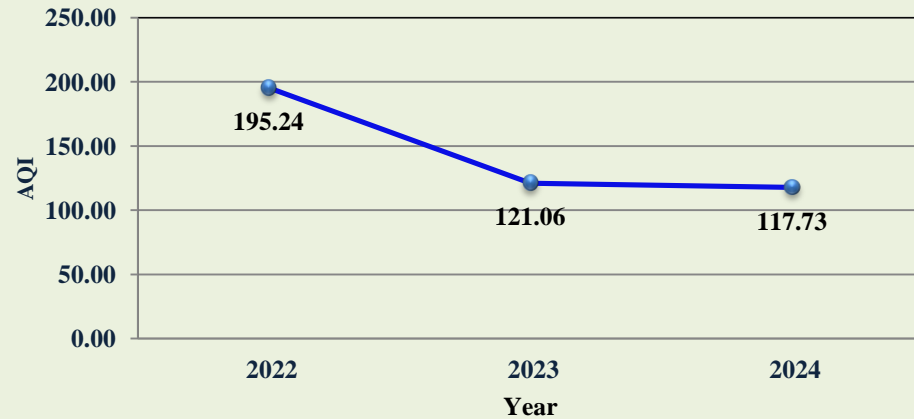

AQI Trend in Cities in Madhya Pradesh

Singrauli, Tramua Center Waidhan

Narsinghpur, District Education office

Bhopal, Environment Campus

Gwalior, Maharaj bada

■ 0-50 (Good) ■ 51-100 (Satisfactory) ■ 101-200 (Moderate) ■ 201-300 (Poor) ■ 301-400 (Very Poor) ■ 400< (Severe)