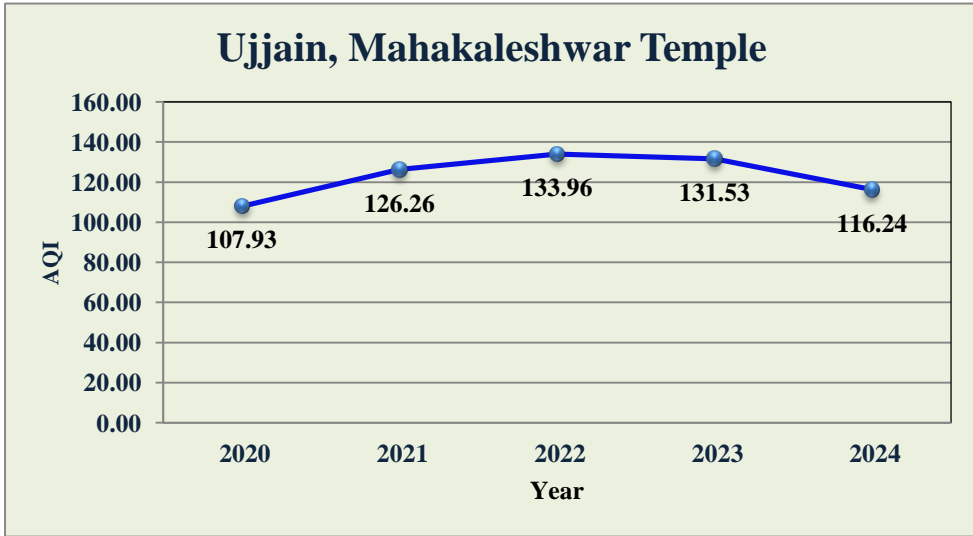

AQI Trend in Cities in Madhya Pradesh

■ 0-50 (Good) ■ 51-100 (Satisfactory) ■ 101-200 (Moderate) ■ 201-300 (Poor) ■ 301-400 (Very Poor) ■ 400< (Severe)

AQI Trend in Cities in Madhya Pradesh

Mandideep, Sector-D Industrial Area