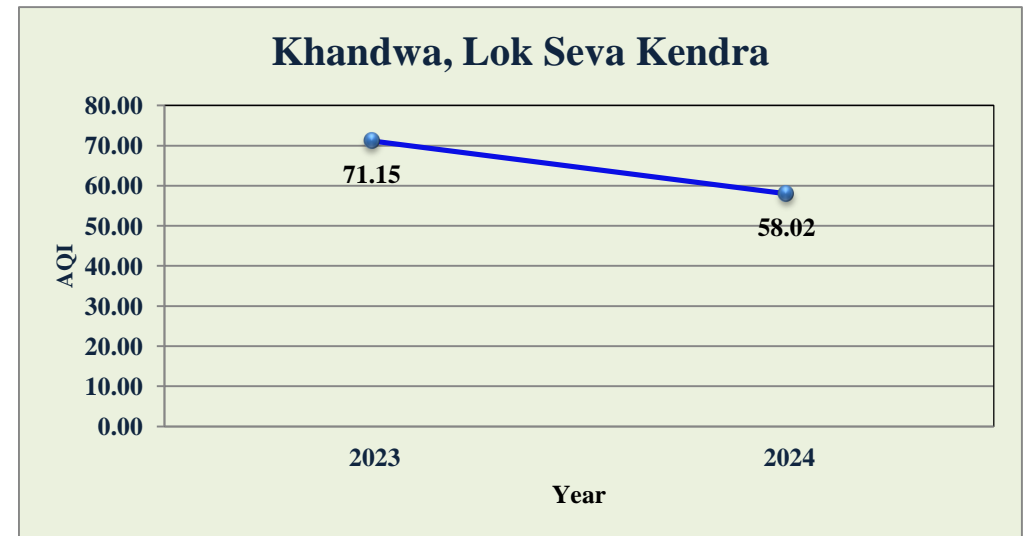

AQI Trend in Cities in Madhya Pradesh

■ 0-50 (Good) ■ 51-100 (Satisfactory) ■ 101-200 (Moderate) ■ 201-300 (Poor) ■ 301-400 (Very Poor) ■ 400< (Severe)