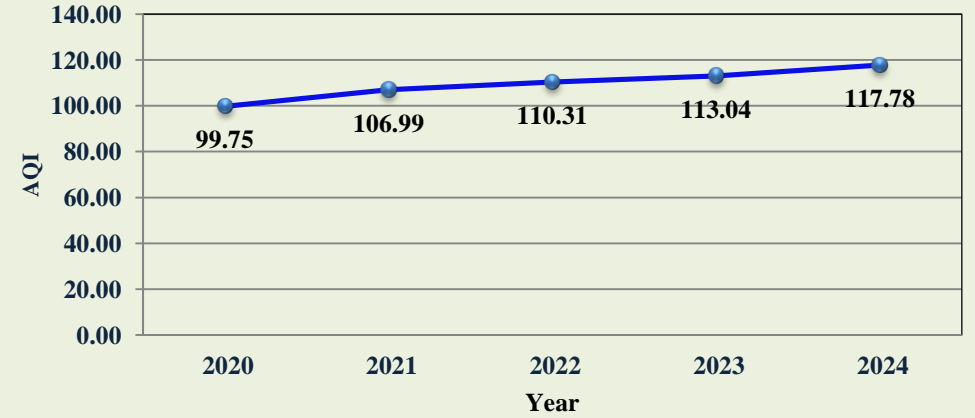

Pithampur, Sector-2 Industrial Area