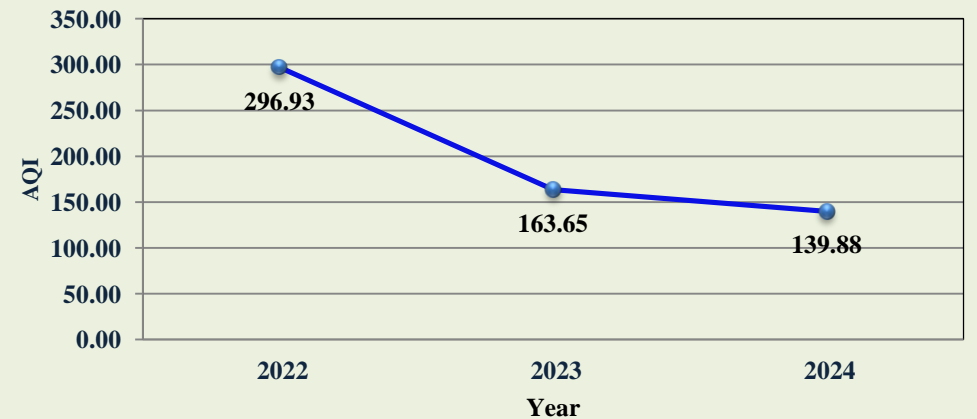

AQI Trend in Cities in Madhya Pradesh

Singrauli, Tramua Center Waidhan

Narsinghpur, District Education office

Bhopal, Environment Campus

Gwalior, Maharaj bada

■ 0-50 (Good) ■ 51-100 (Satisfactory) ■ 101-200 (Moderate) ■ 201-300 (Poor) ■ 301-400 (Very Poor) ■ 400< (Severe)