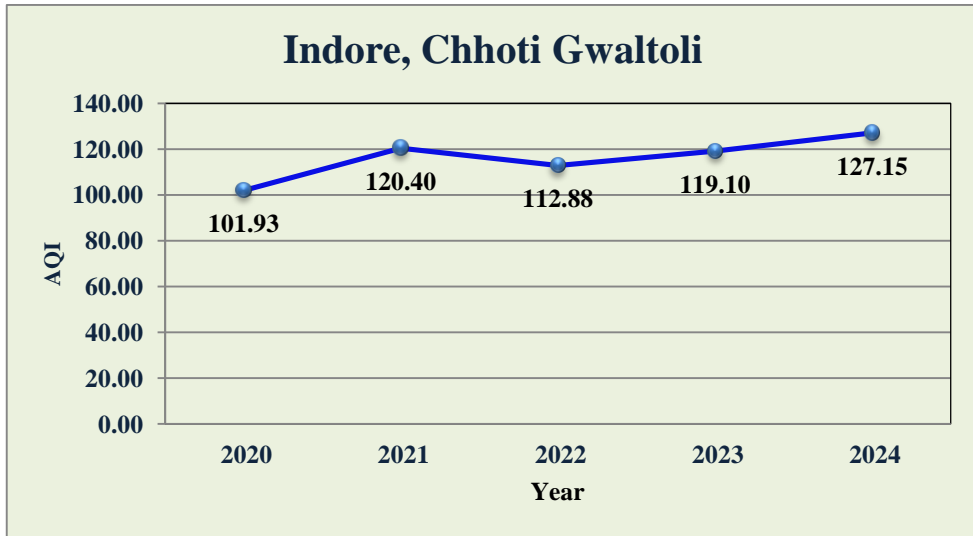

AQI Trend in Cities in Madhya Pradesh

■ 0-50 (Good) ■ 51-100 (Satisfactory) ■ 101-200 (Moderate) ■ 201-300 (Poor) ■ 301-400 (Very Poor) ■ 400< (Severe)