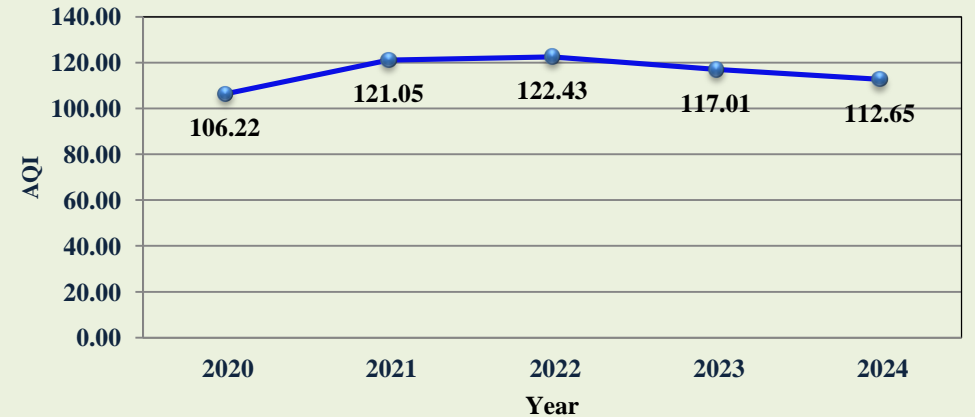

Bhopal, T T Nagar

■ 0-50 (Good) ■ 51-100 (Satisfactory) ■ 101-200 (Moderate) ■ 201-300 (Poor) ■ 301-400 (Very Poor) ■ 400< (Severe)