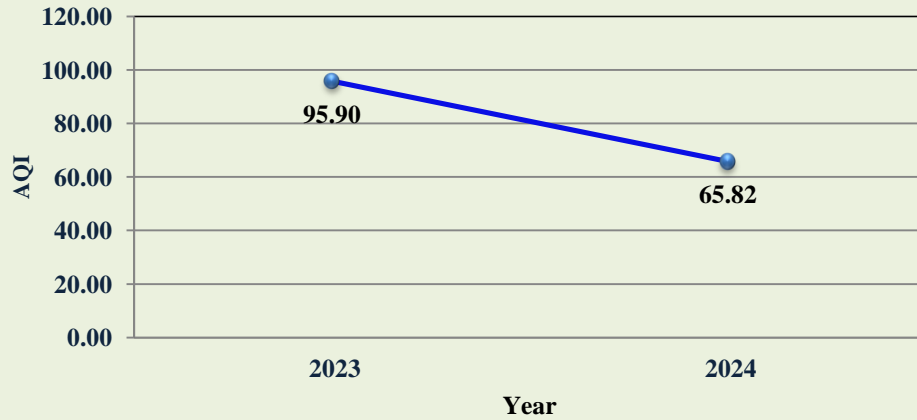

AQI Trend in Cities in Madhya Pradesh

Indore, Regional Park N Nigam