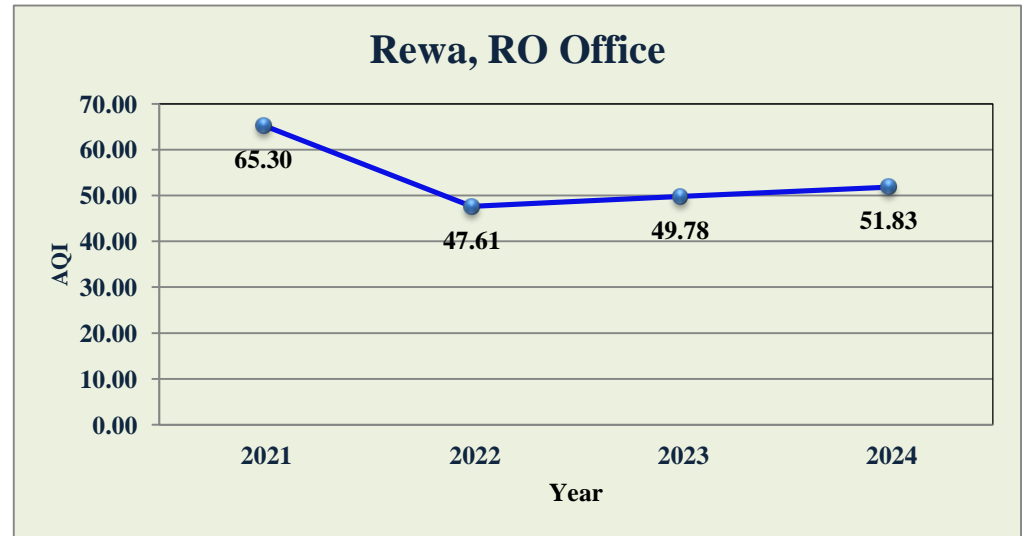

AQI Trend in Cities in Madhya Pradesh

■ 0-50 (Good) ■ 51-100 (Satisfactory) ■ 101-200 (Moderate) ■ 201-300 (Poor) ■ 301-400 (Very Poor) ■ 400< (Severe)