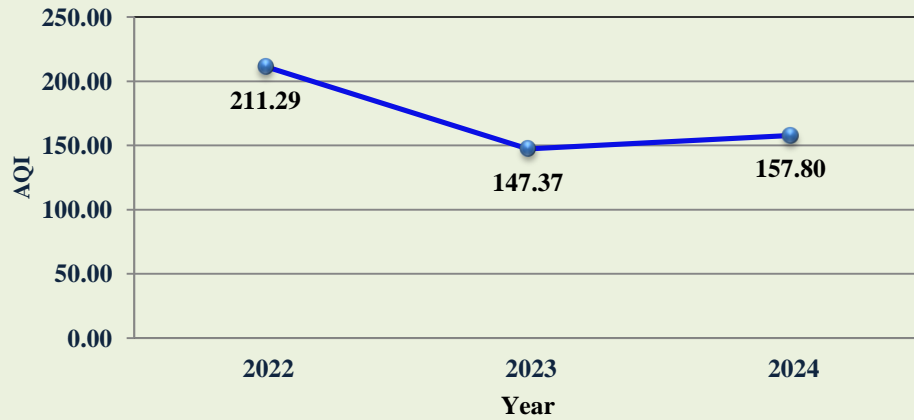

AQI Trend in Cities in Madhya Pradesh

Singrauli, Tramua Center Waidhan