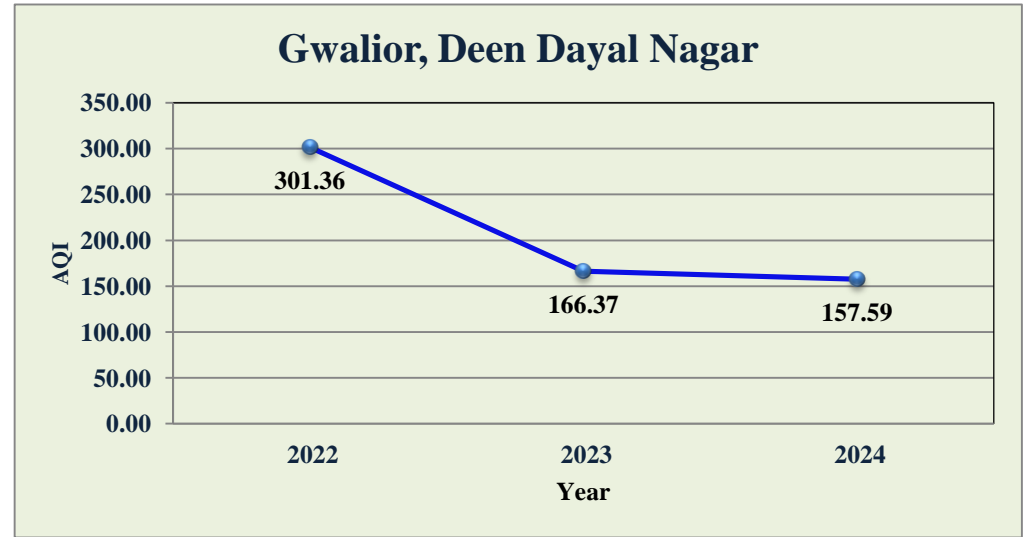

AQI Trend in Cities in Madhya Pradesh

■ 0-50 (Good) ■ 51-100 (Satisfactory) ■ 101-200 (Moderate) ■ 201-300 (Poor) ■ 301-400 (Very Poor) ■ 400< (Severe)