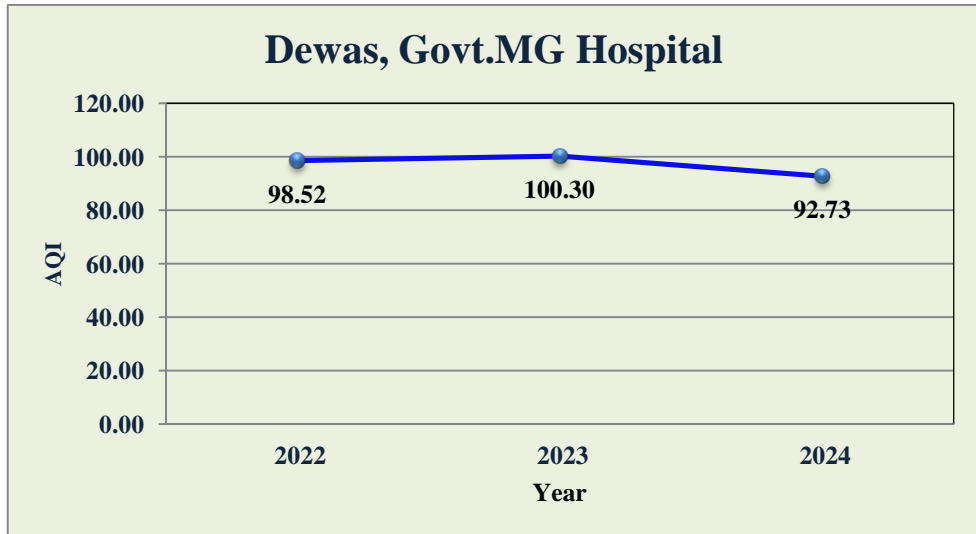

AQI Trend in Cities in Madhya Pradesh

■ 0-50 (Good) ■ 51-100 (Satisfactory) ■ 101-200(Moderate) ■ 201-300 (Poor) ■ 301-400 (Very Poor) ■ 400< (Severe)