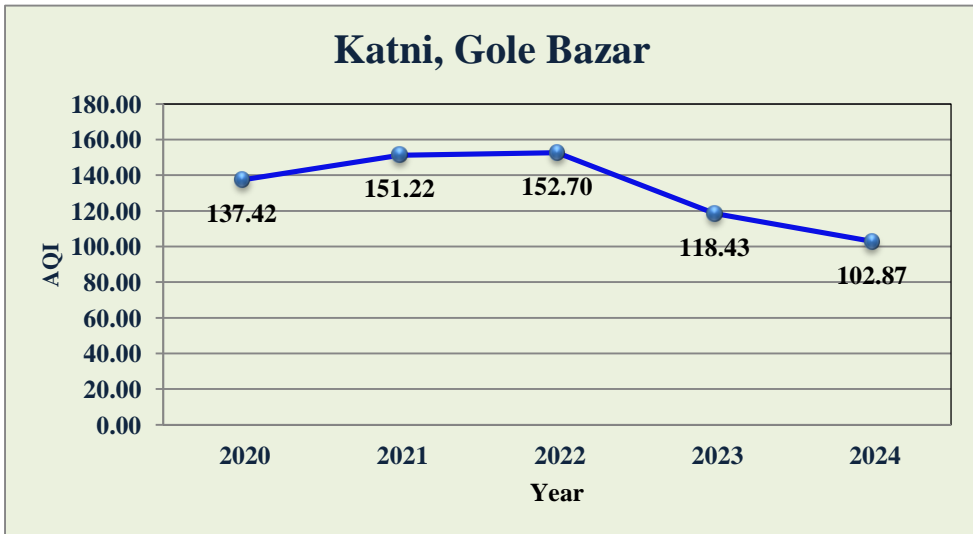

AQI Trend in Cities in Madhya Pradesh

■ 0-50 (Good) ■ 51-100 (Satisfactory) ■ 101-200 (Moderate) ■ 201-300 (Poor) ■ 301-400 (Very Poor) ■ 400< (Severe)