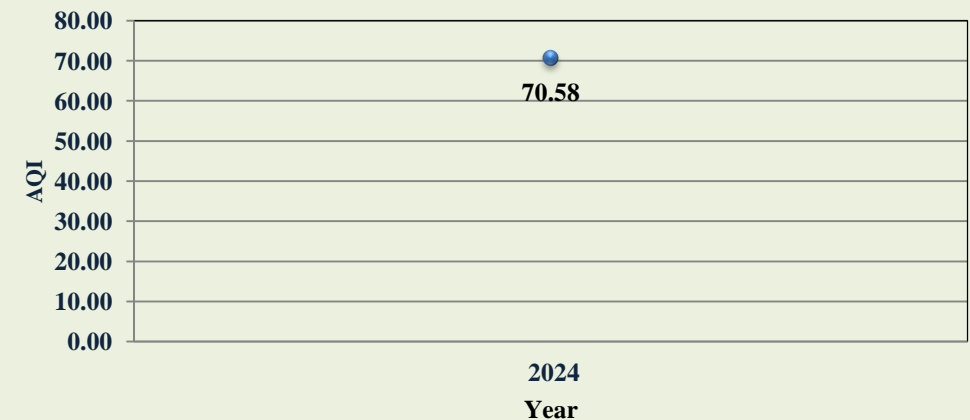

AQI Trend in Cities in Madhya Pradesh

Indore, Regional Park N Nigam

Indore, Residency Area

Panna, Collectorate

Indore, Pologround

■ 0-50 (Good) ■ 51-100 (Satisfactory) ■ 101-200 (Moderate) ■ 201-300 (Poor) ■ 301-400 (Very Poor) ■ 400< (Severe)