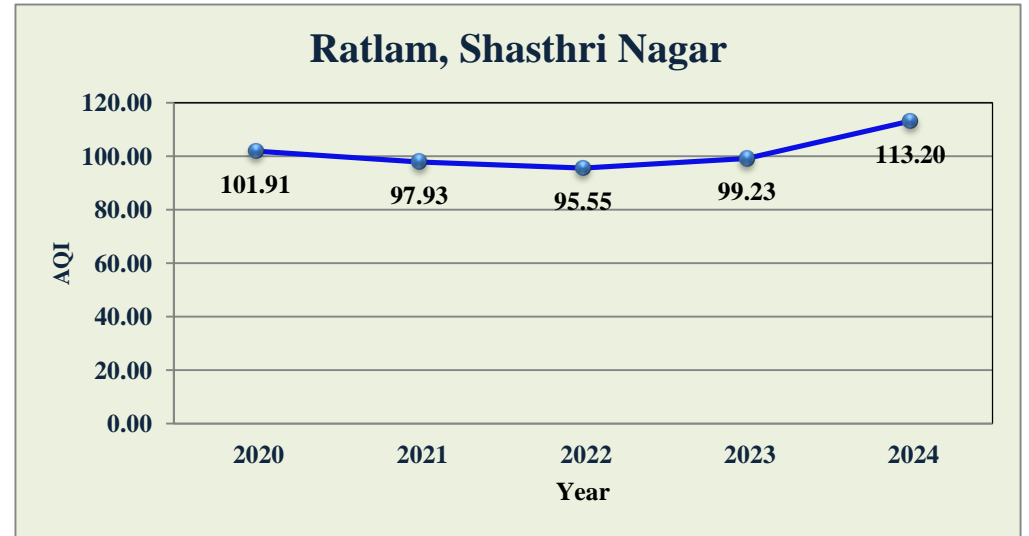

AQI Trend in Cities in Madhya Pradesh

0-50 (Good) 51-100 (Satisfactory) 101-200 (Moderate) 201-300 (Poor) 301-400 (Very Poor) 400< (Severe)