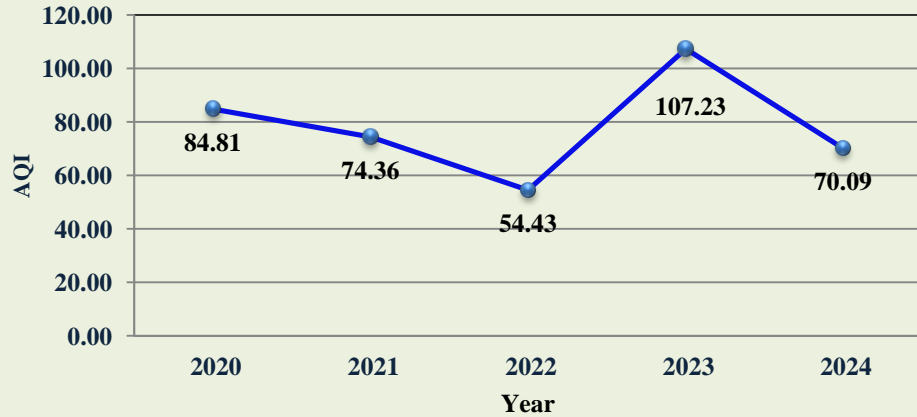

Satna, Bandhavgar Colony